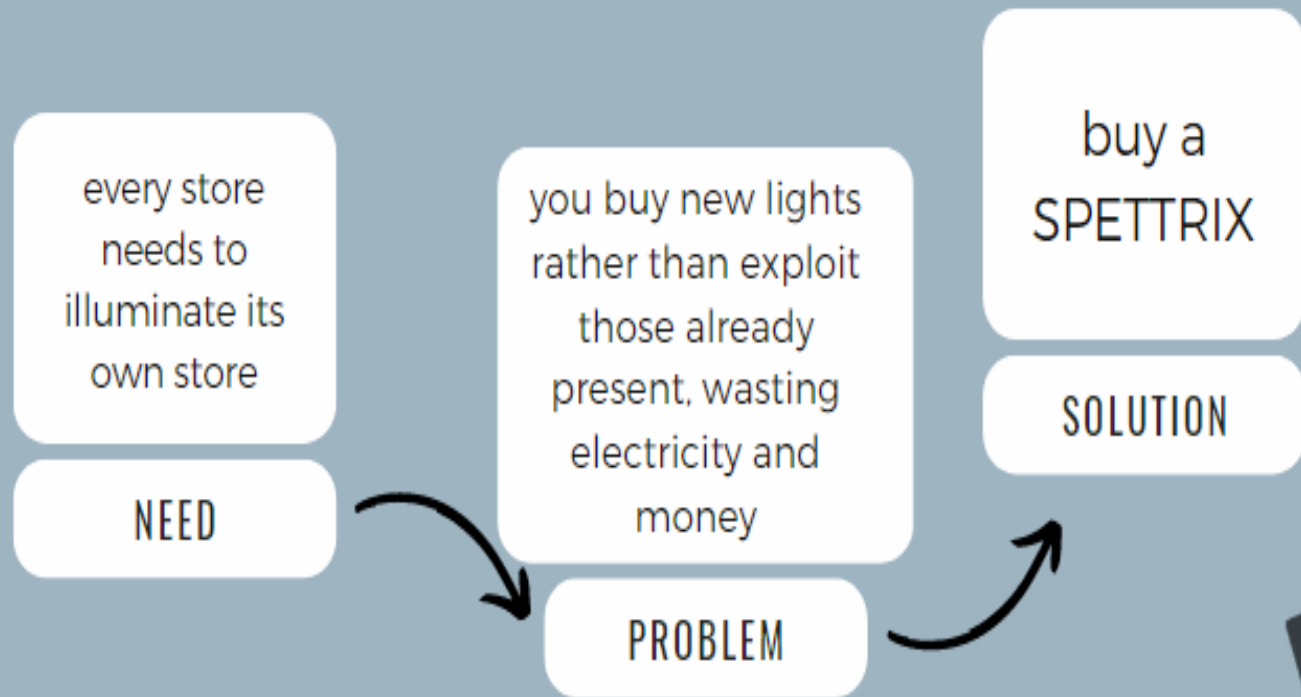

BUSINESS PROJECT

WHAT PROBLEM DO WE WANT TO SOLVE?

WHAT IS SPETTRIX?

It's a great alternative to normal lights, is a reflective surface that you can apply on any plane, and using the lights already present (such as street lamps) it will illuminate your windows.